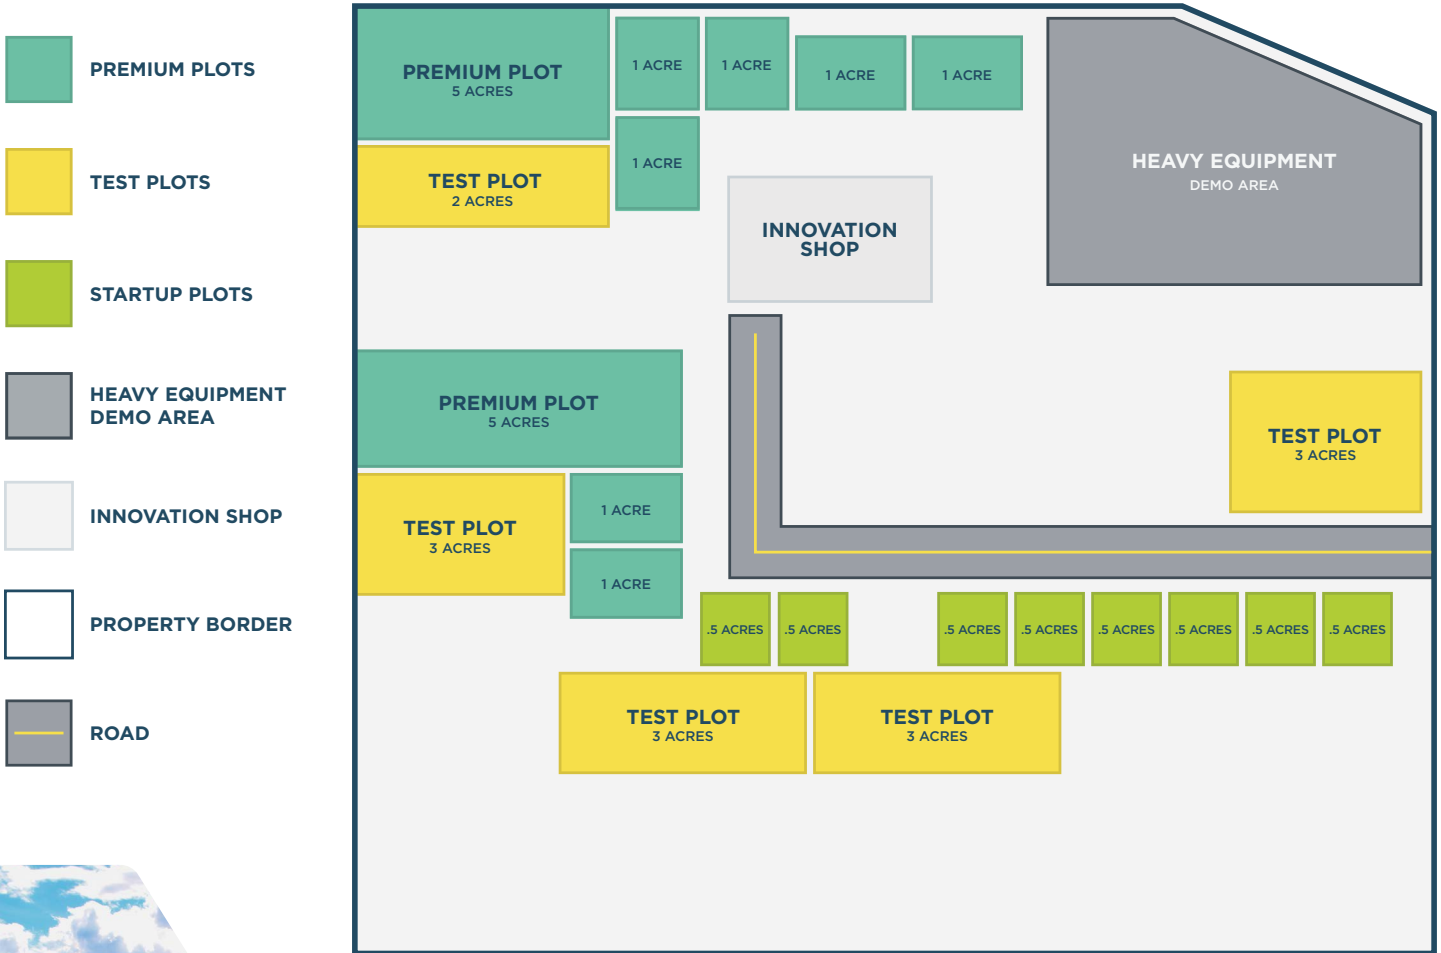

### PLOT SPECIFICATIONS, HIGHLIGHTS & PRICING

With thousands viewing them annually, these 0.5-acre plots are living labs for cutting-edge precision agriculture, sustainable practices, and crop management. Designed around the needs of our partners, they highlight their innovative work.

#### PLOT SPECIFICATIONS:

- ✓ 0.5-acre innovative plots
- ✓ Advanced data
- ✓ Insightful on-field AgTech field data/devices
- ✓ Custom farm management endorsed by Grand Farm
- ✓ 20 hours program management assistance/support

# GRAND FARM PLOTS MAP

**DESIGNED TO DEMONSTRATE THE FUTURE OF AGRICULTURE.** Our Startup Plots are designed for maximum exposure—to industry leaders, investors, and potential customers—another novel and effective idea from Grand Farm.