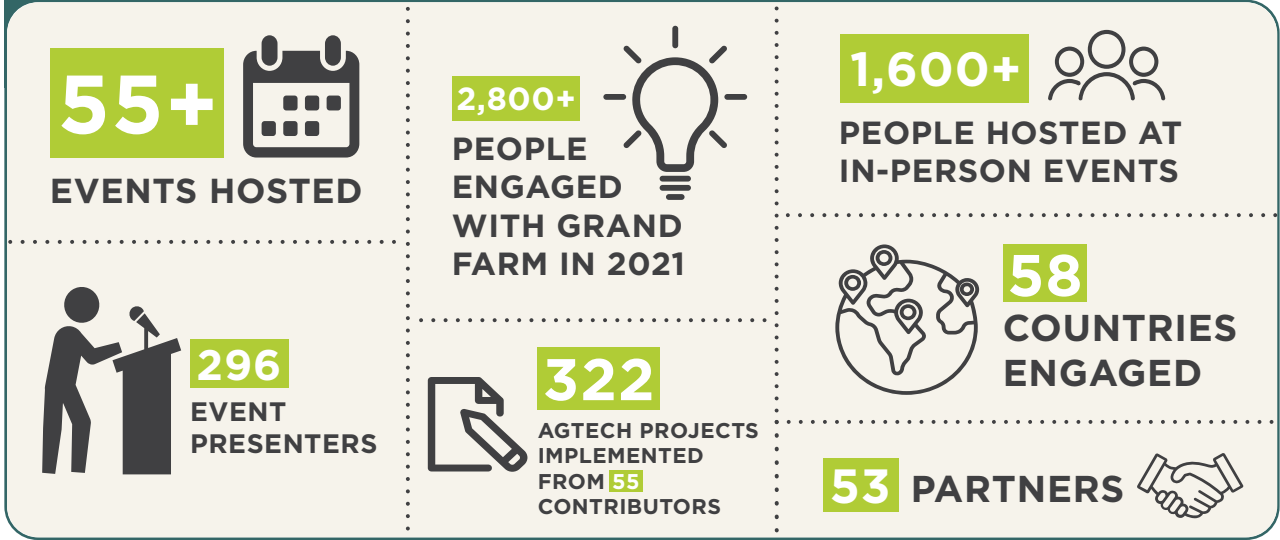

# 2022 Annual Partnership Opportunities

## About Grand Farm

Grand Farm, led by Emerging Prairie, aims to capitalize on the region’s potential in the agriculture and technology industries. The Grand Farm Initiative inspires collaboration among businesses, organizations, & researchers to accelerate toward the future of farming.

### GRAND FARM 2021 BY THE NUMBERS

## PARTNERSHIP BENEFITS

**SEED TIER**  
\$500

SPEAKING OPPORTUNITIES + TECH DEMOS AT EVENTS + CONFERENCES	✓
TICKETS TO GRAND FARM CONFERENCES	✓
TICKETS TO GRAND FARM EVENTS	✓
LOGO ON GRAND FARM WEBSITE	✓
BASELINE INTRODUCTIONS	✓
MENTORSHIP CONNECTIONS	✓
REGIONAL PRESS RELEASE	✓
REGULAR NEWSLETTER	✓
GRAND FARM SOCIALS	✓
GRAND FARM TOURS	✓
PARTNER UPDATES	✓